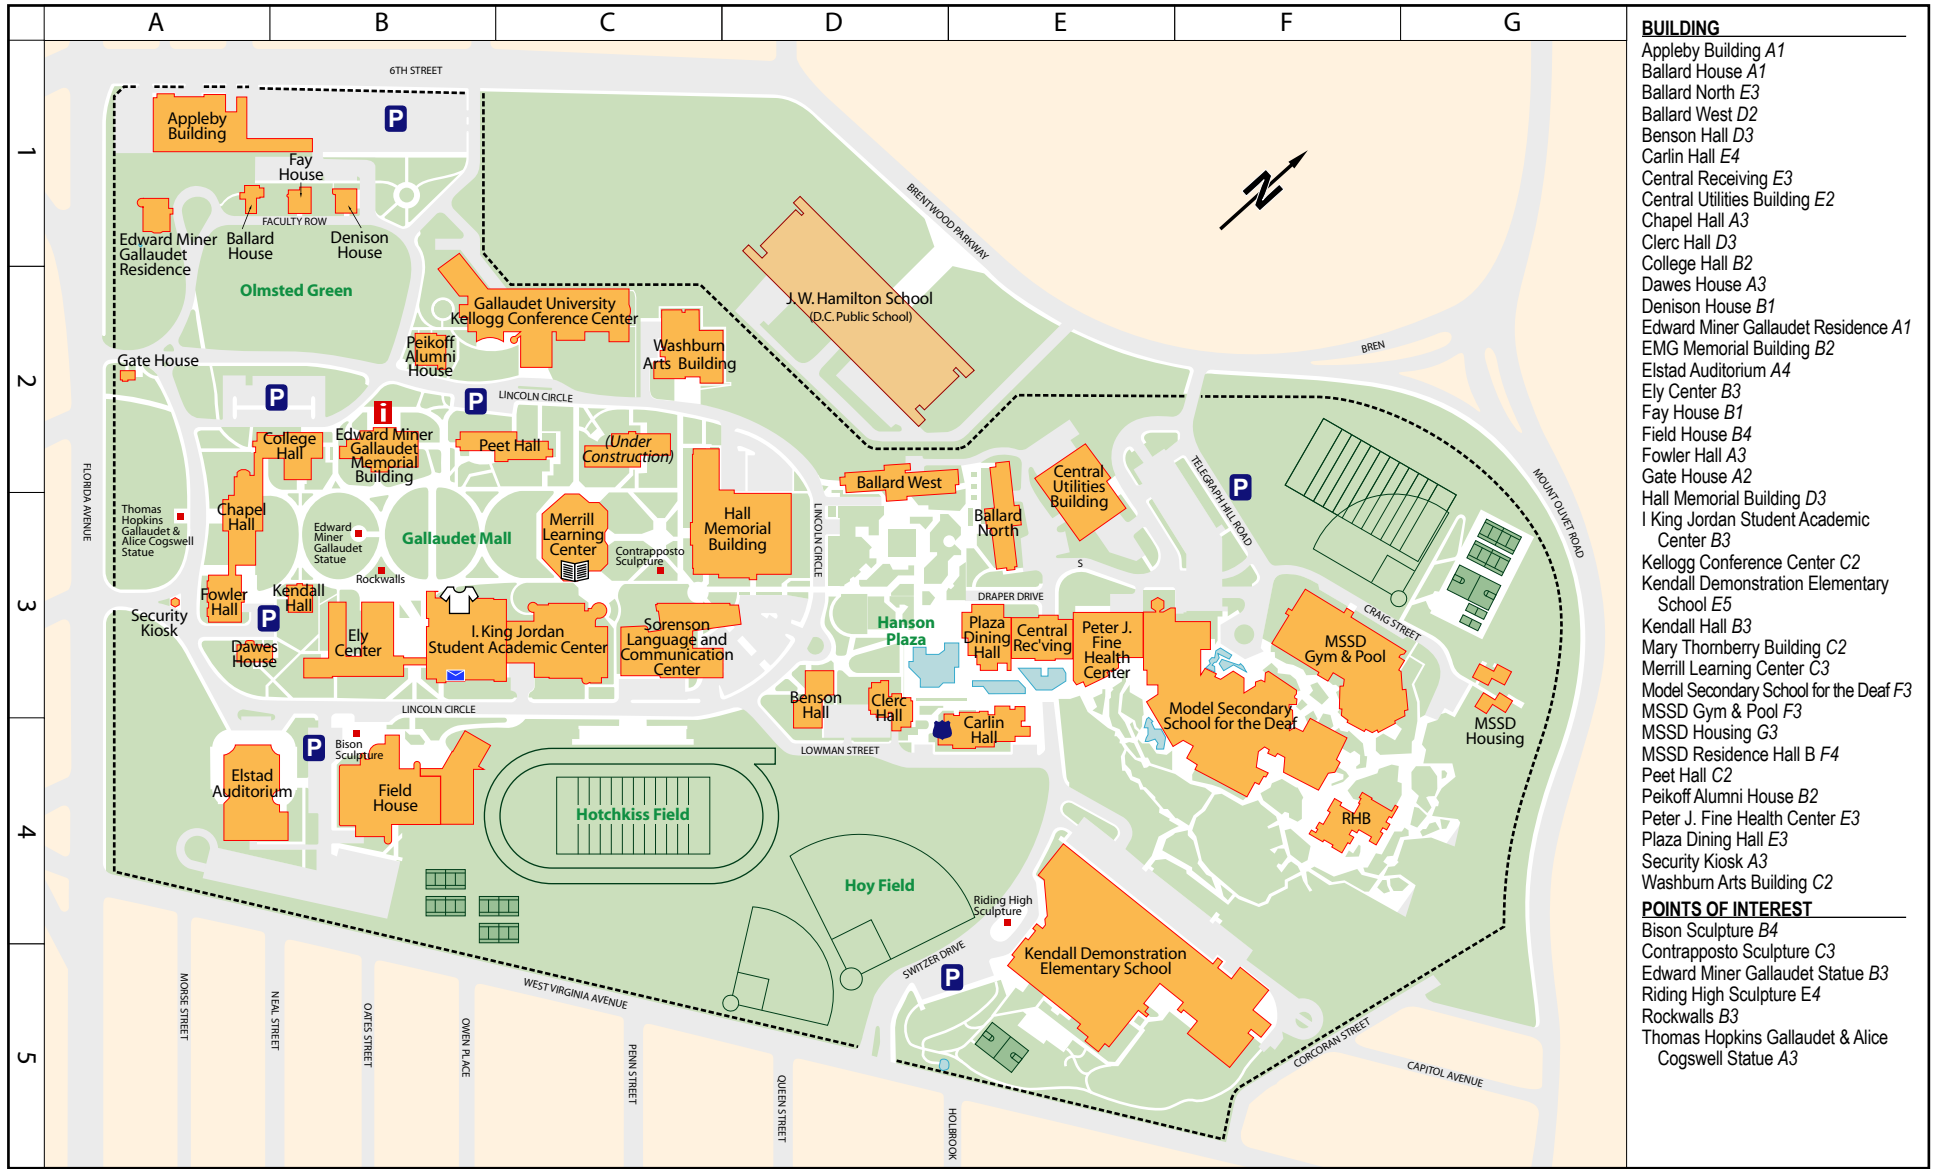

# Gallaudet University Campus Map

800 Florida Avenue, NE, Washington, D.C. 20002-3695

- BUILDING**
- Appleby Building A1
  - Ballard House A1
  - Ballard North E3
  - Ballard West D2
  - Benson Hall D3
  - Carlin Hall E4
  - Central Receiving E3
  - Central Utilities Building E2
  - Chapel Hall A3
  - Clerk Hall D3
  - College Hall B2
  - Dawes House A3
  - Denison House B1
  - Edward Miner Gallaudet Residence A1
  - EMG Memorial Building B2
  - Elstad Auditorium A4
  - Ely Center B3
  - Fay House B1
  - Field House B4
  - Fowler Hall A3
  - Gate House A2
  - Hall Memorial Building D3
  - I King Jordan Student Academic Center B3
  - Kellogg Conference Center C2
  - Kendall Demonstration Elementary School E5
  - Kendall Hall B3
  - Mary Thornberry Building C2
  - Merrill Learning Center C3
  - Model Secondary School for the Deaf F3
  - MSSD Gym & Pool F3
  - MSSD Housing G3
  - MSSD Residence Hall B F4
  - Peet Hall C2
  - Peikoff Alumni House B2
  - Peter J. Fine Health Center E3
  - Plaza Dining Hall E3
  - Security Kiosk A3
  - Washburn Arts Building C2
- POINTS OF INTEREST**
- Bison Sculpture B4
  - Contrapposto Sculpture C3
  - Edward Miner Gallaudet Statue B3
  - Riding High Sculpture E4
  - Rockwalls B3
  - Thomas Hopkins Gallaudet & Alice Cogswell Statue A3