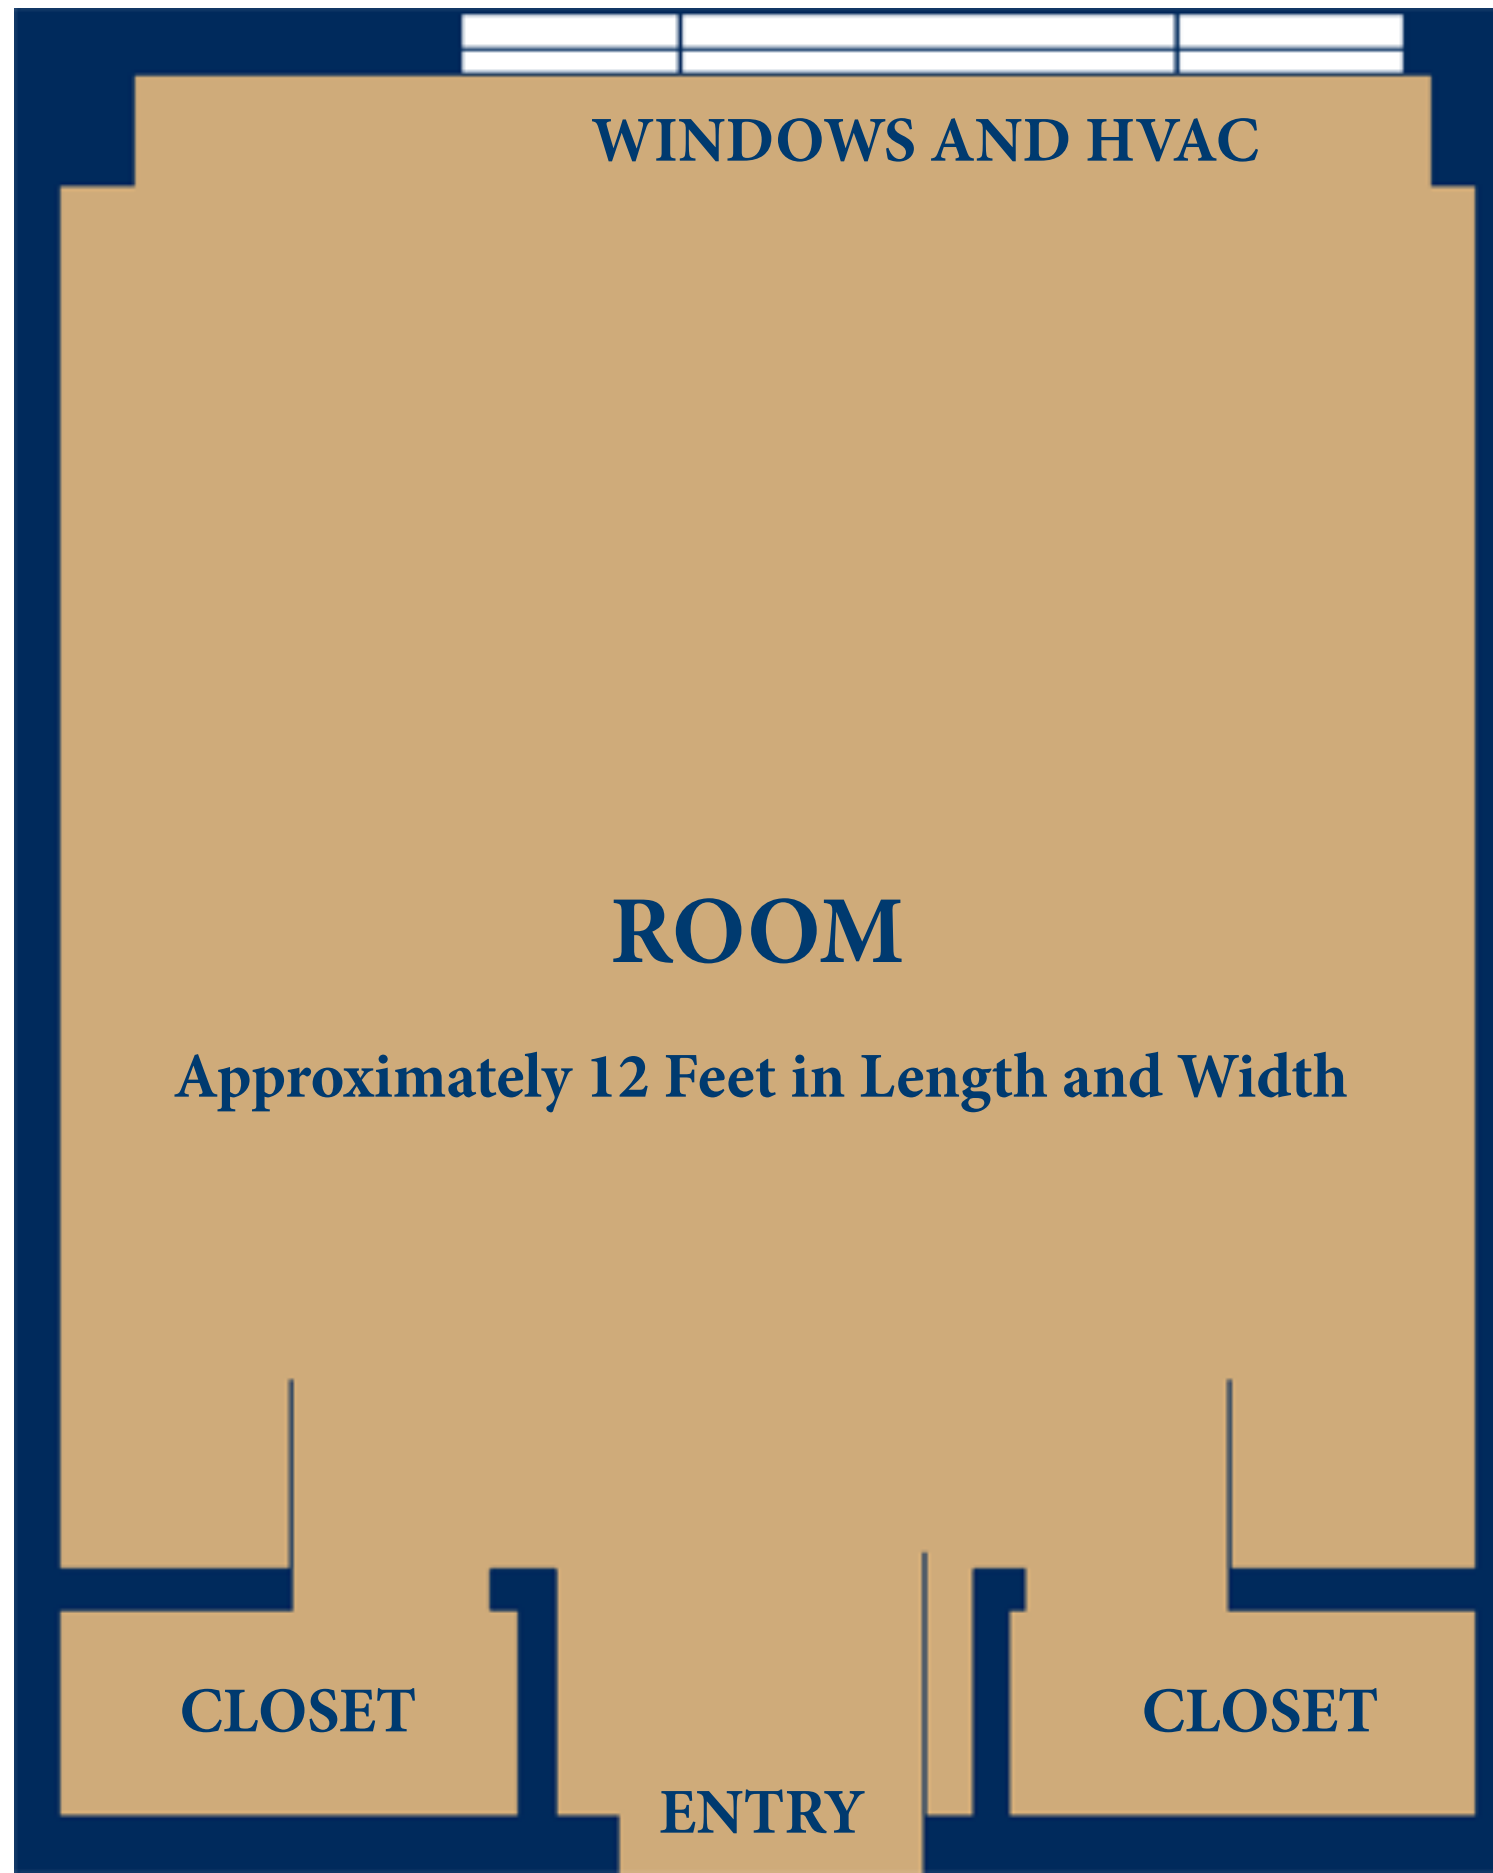

# BALLARD WEST

WINDOWS AND HVAC

ROOM

Approximately 12 Feet in Length and Width

CLOSET

ENTRY

CLOSET