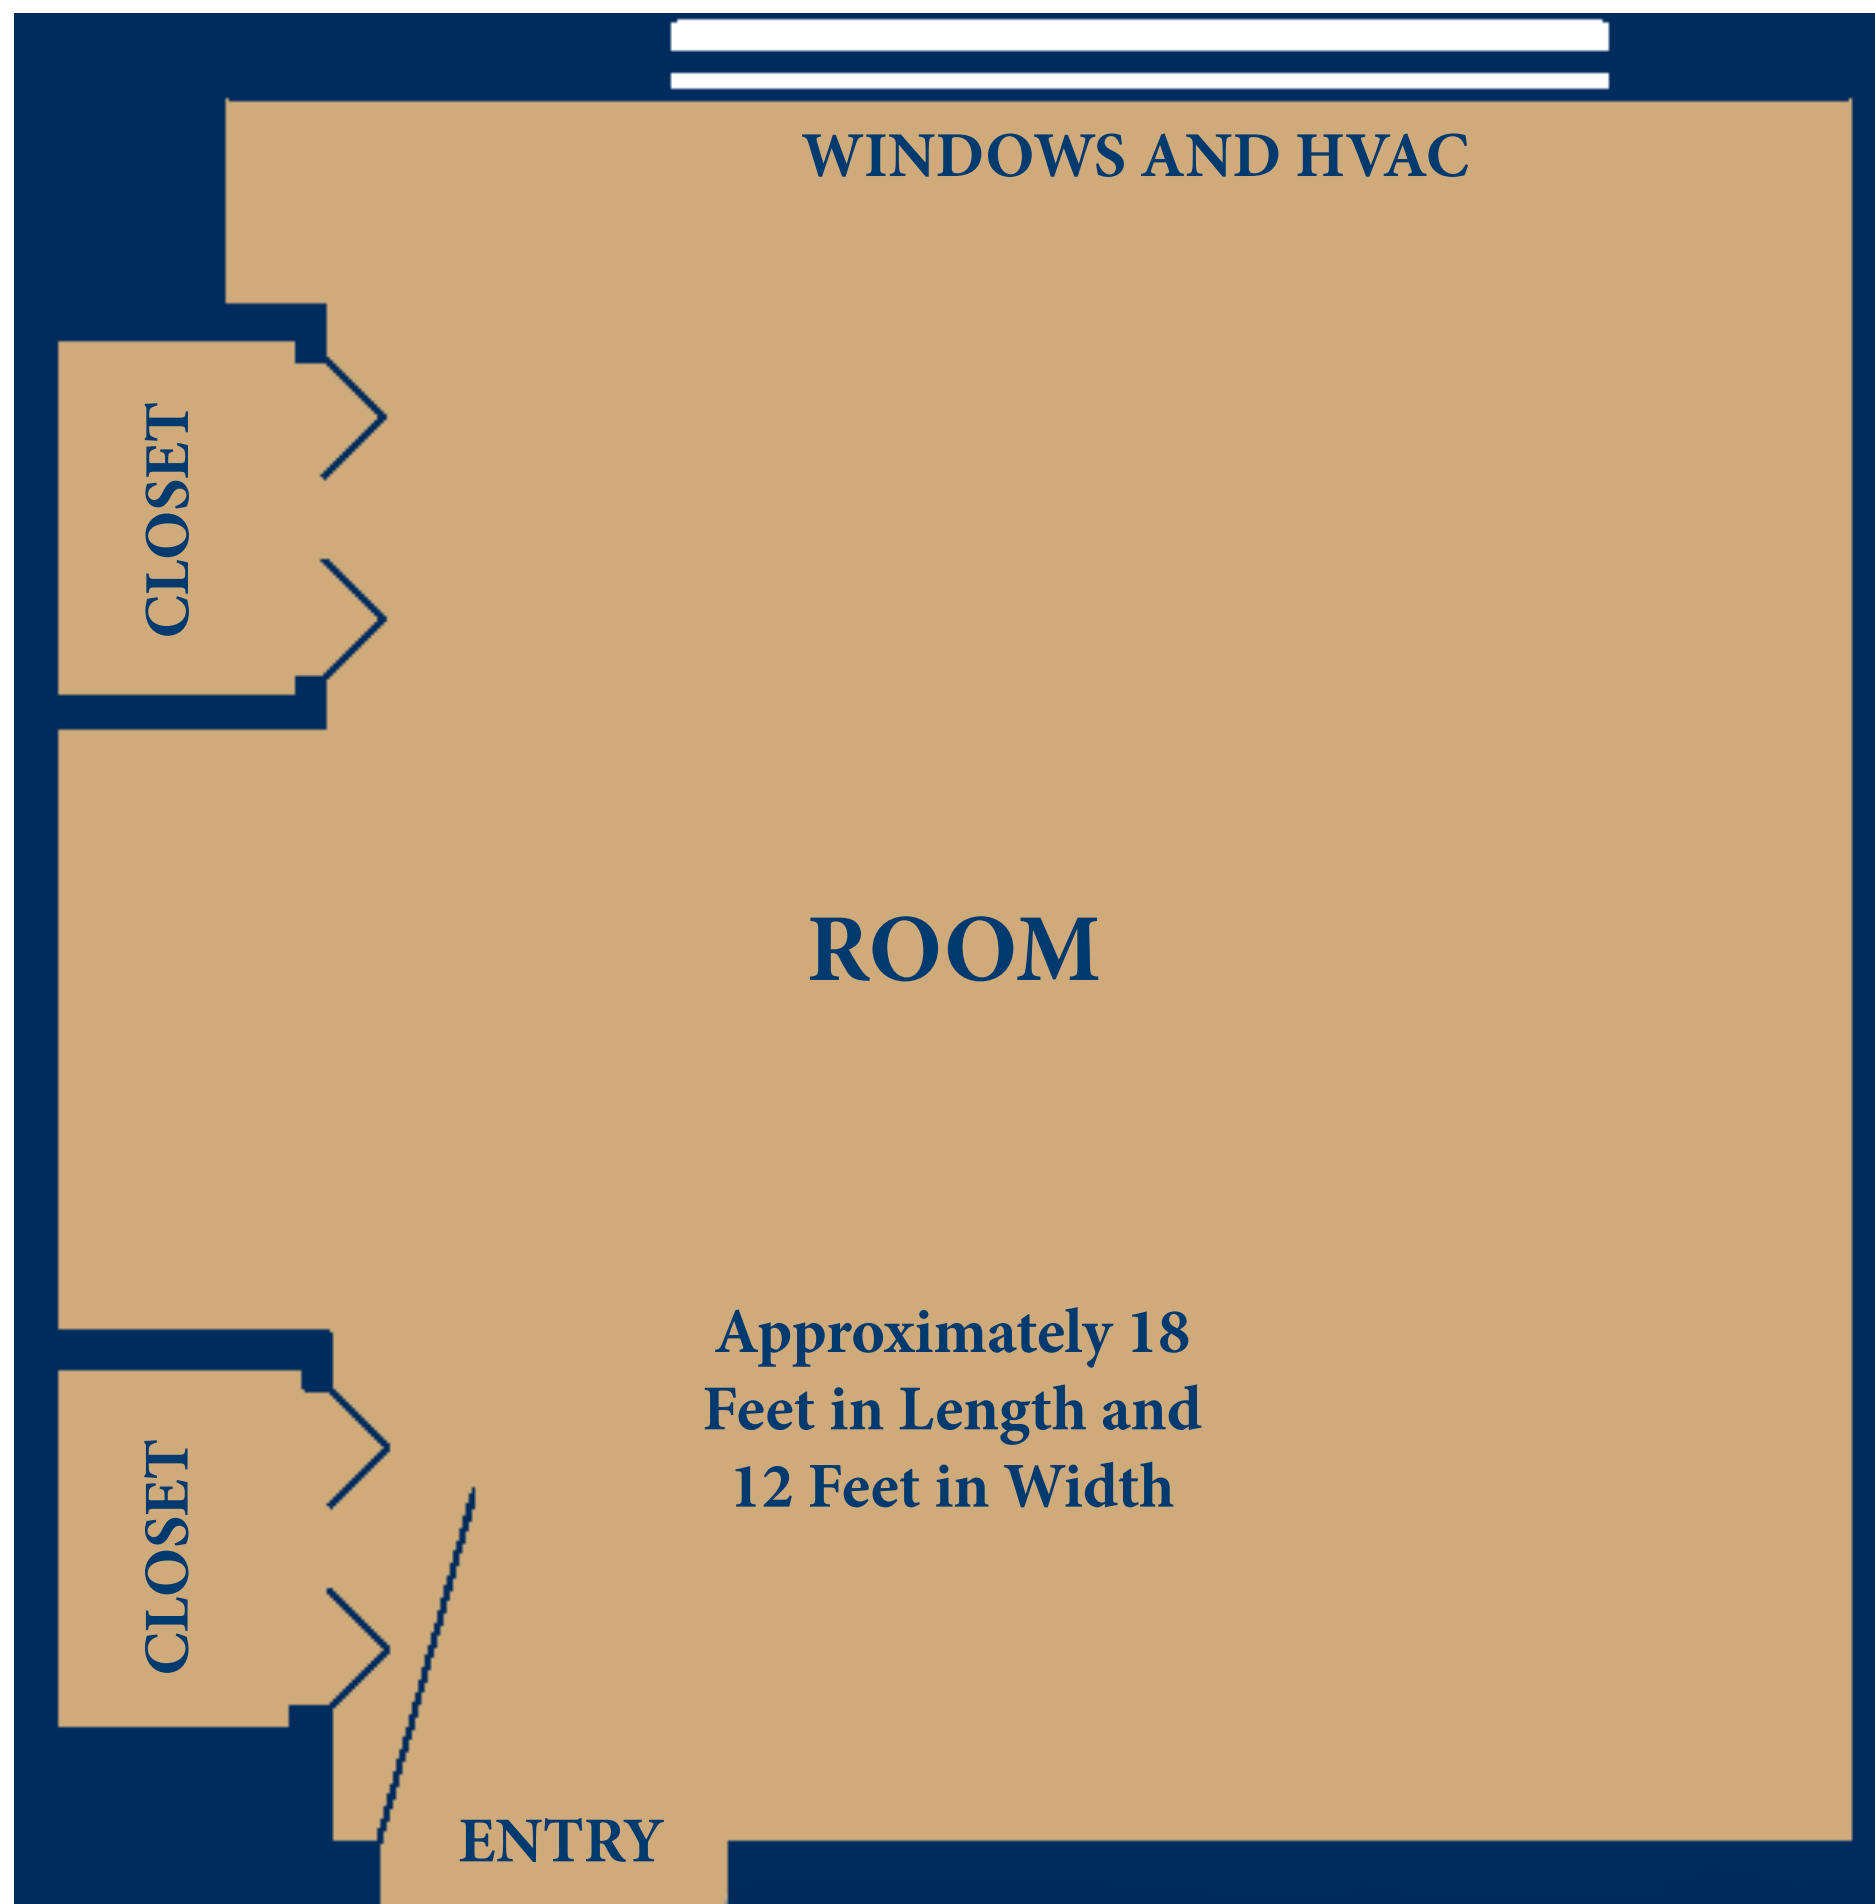

# PEET HALL

WINDOWS AND HVAC

CLOSET

ROOM

Approximately 18  
Feet in Length and  
12 Feet in Width

CLOSET

ENTRY